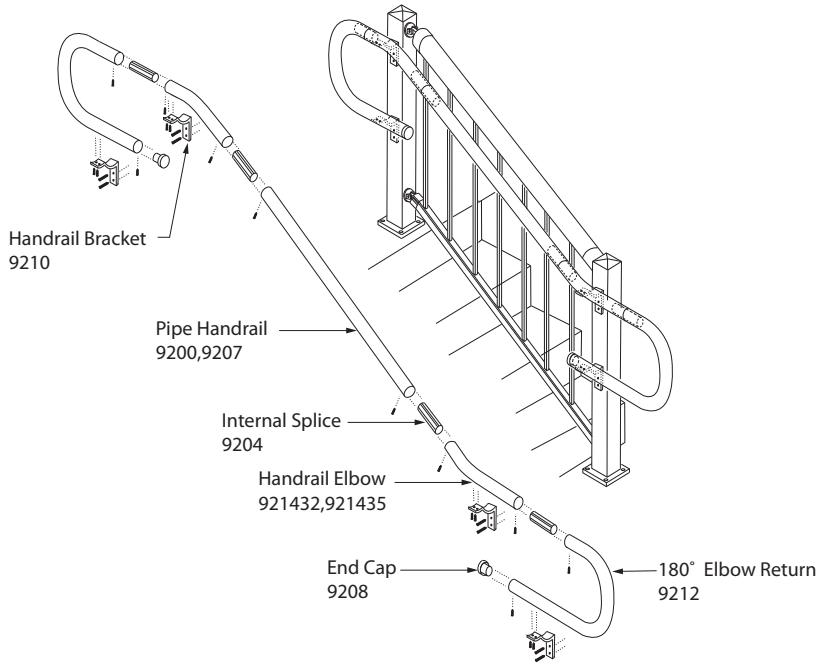

Typical Installation on Posts

Typical Wall Installation

Pipe Handrail Parts

Pipe Handrail
9200-10ft
9207 -20ft

Handrail Elbow
921432 - 32°
921435 - 35°

90° Elbow
9211

180° Elbow Return
9212