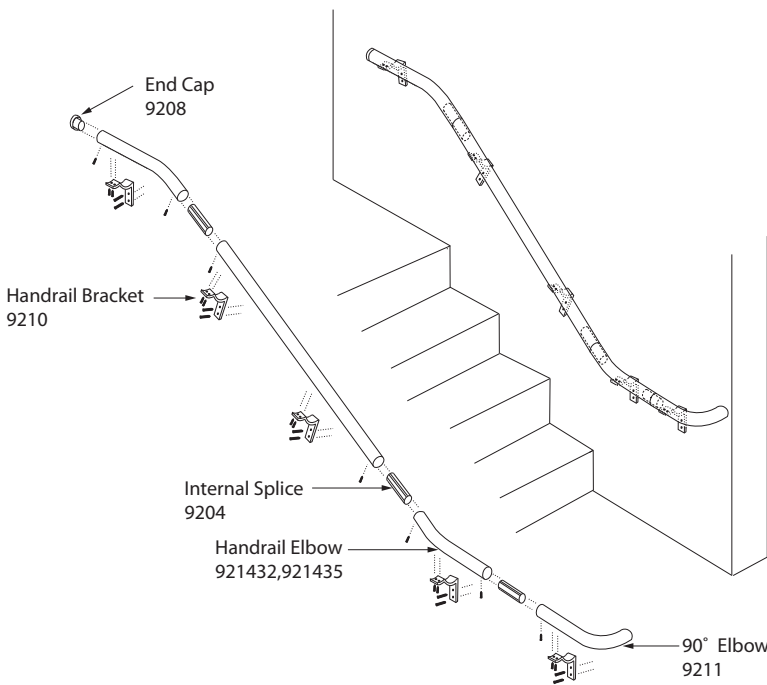

Typical Installation on Posts

Typical Wall Installation

Pipe Handrail Parts

Pipe Handrail
9200-10ft
9207 -20ft

Handrail Elbow
921432 - 32°
921435 - 35°

90° Elbow
9211

180° Elbow Return
9212