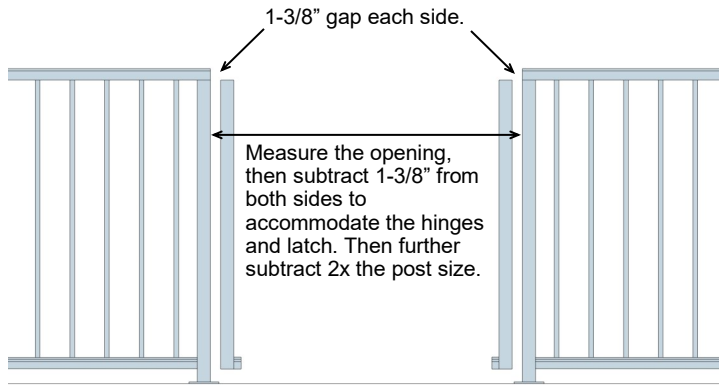

GATE KIT INSTRUCTIONS

Example		
Opening		41-1/2"
Subtract Gap	2 x 1-3/8" =	2-3/4"
Subtract Post size	2 x 1-3/4" =	3-1/2"
Finished Measurement		35-1/4"